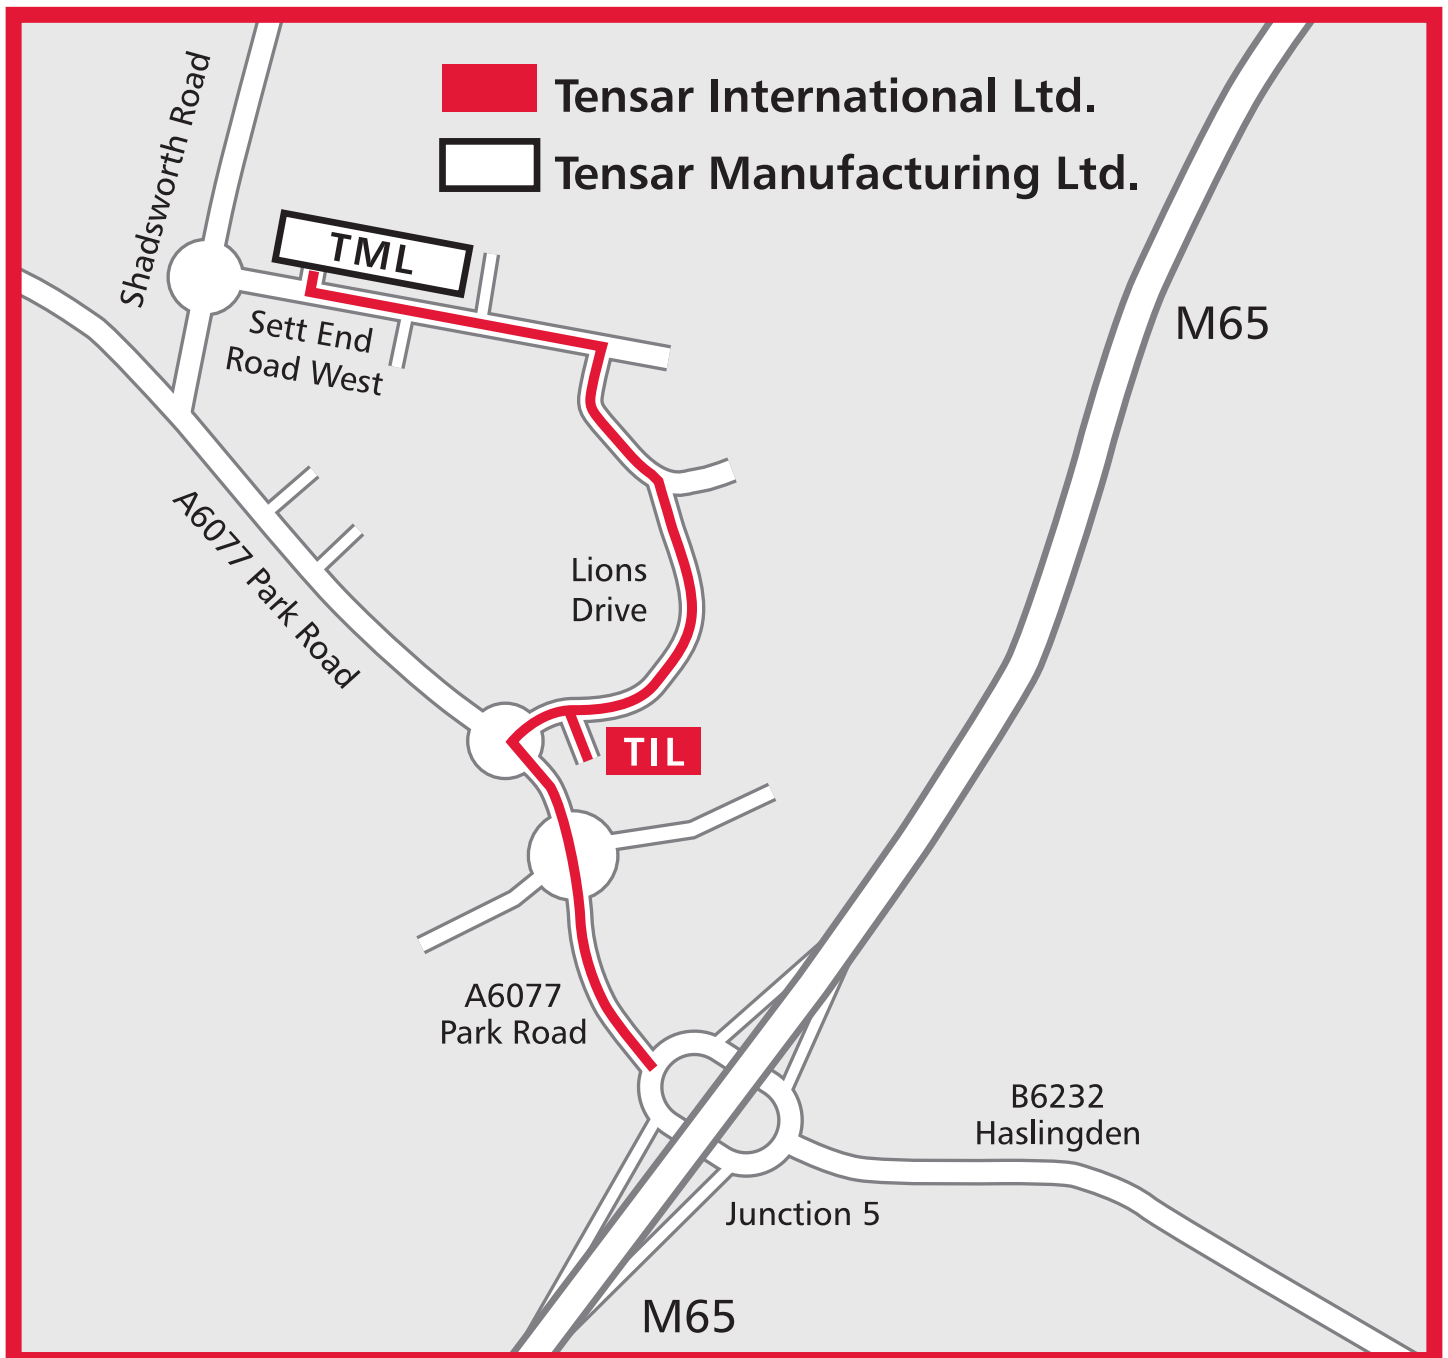

Tensor
INTERNATIONAL

HOW TO FIND US

Tensor International Limited

Cunningham Court, Shadsworth Business Park, Shadsworth, Blackburn, BB1 2QX **Tel: +44 (0)1254 262431**

Leave the M65 at Junction 5 and take the A6077 (Park Road - Blackburn). Proceed straight ahead at the first roundabout and at the second roundabout turn right into Lions Drive. You will see Tensor International Limited Head Office on the right hand side.

Tensor Manufacturing Limited

Sett End Road West, Shadsworth Business Park, Shadsworth, Blackburn, BB1 2PU **Tel: +44 (0)1254 262431**

Leave the M65 at Junction 5 and take the A6077 (Park Road - Blackburn). Proceed straight ahead at the first roundabout and at the second roundabout turn right into Lions Drive. Follow the road around into Sett End Road West. The main reception area is accessed from Sett End Road West. For deliveries, turn right before the factory building for goods in/out. Sett End Road West and Lions Drive link the two sites.